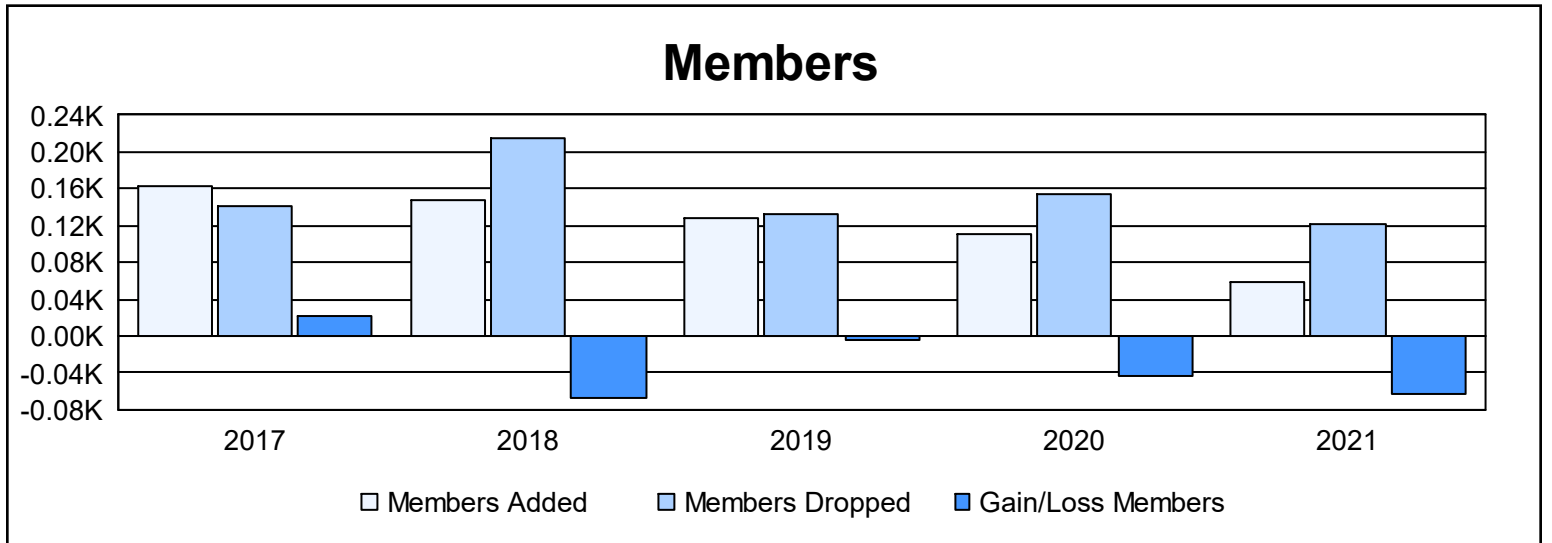

Year	New Clubs	Dropped Clubs	Gain/ Loss Clubs	New Members	Charter Members	Reinstate Members	Transfer Members	Total Member Added	Total Members Dropped	Gain/ Loss Members
2016-2017	1	0	1	115	25	19	3	162	141	21
2017-2018	0	1	-1	129	4	11	3	147	214	-67
2018-2019	0	0	0	93	4	26	4	127	132	-5
2019-2020	0	0	0	83	0	28	0	111	155	-44
2020-2021	0	0	0	41	0	18	0	59	121	-62
<b>Average</b>	<b>0</b>	<b>0</b>	<b>0</b>	<b>92</b>	<b>7</b>	<b>20</b>	<b>2</b>	<b>121</b>	<b>153</b>	<b>-31</b>

### Membership Composition June 2021 Cumulative