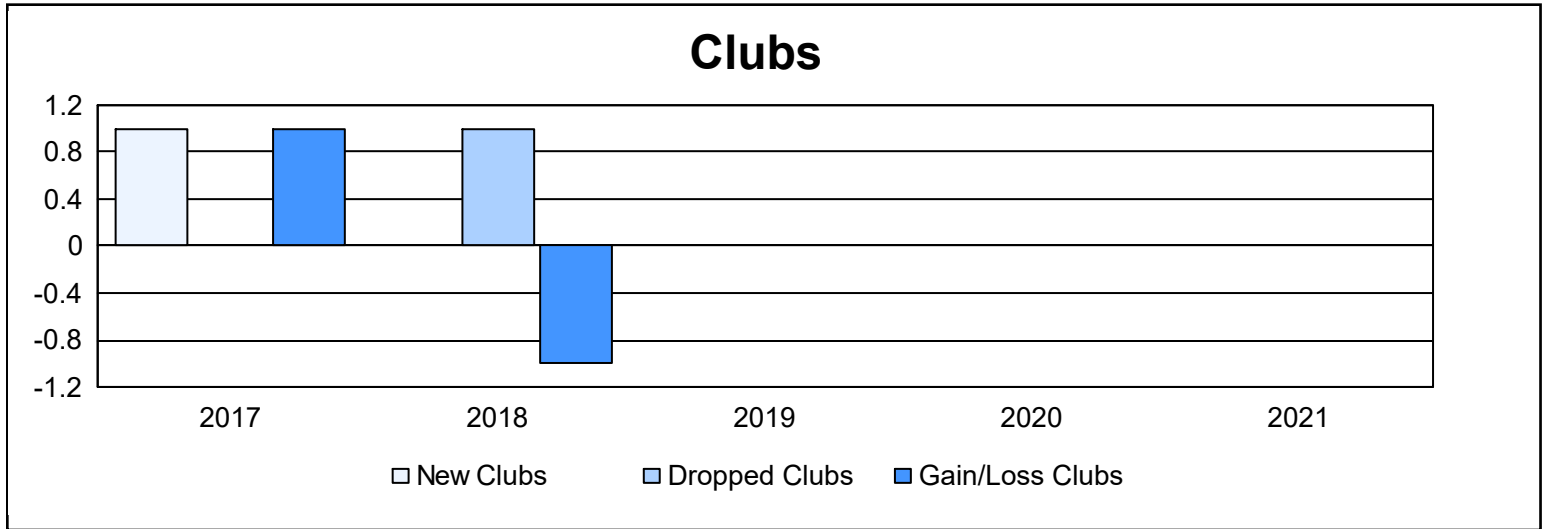

Year	New Clubs	Dropped Clubs	Gain/ Loss Clubs	New Members	Charter Members	Reinstate Members	Transfer Members	Total Member Added	Total Members Dropped	Gain/ Loss Members
2016-2017	1	0	1	115	25	19	3	162	141	21
2017-2018	0	1	-1	129	4	11	3	147	214	-67
2018-2019	0	0	0	93	4	26	4	127	132	-5
2019-2020	0	0	0	83	0	28	0	111	155	-44
2020-2021	0	0	0	41	0	18	0	59	121	-62
<b>Average</b>	<b>0</b>	<b>0</b>	<b>0</b>	<b>92</b>	<b>7</b>	<b>20</b>	<b>2</b>	<b>121</b>	<b>153</b>	<b>-31</b>

### Membership Composition June 2021 Cumulative